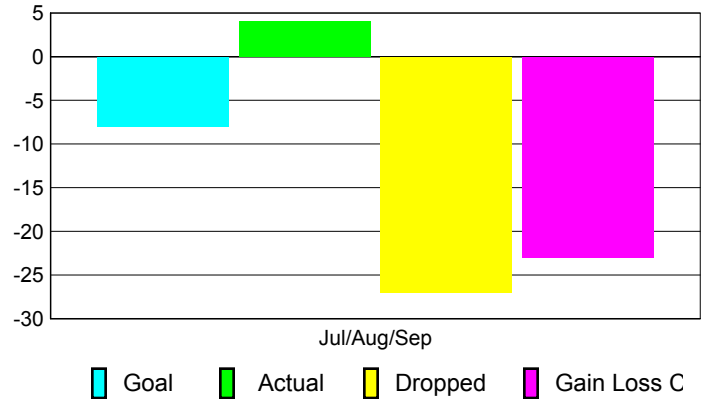

### YTD Status Quo Clubs 2010-2011

Status Quo Clubs Compared to Status Quo Members

## MEMBERSHIP

Membership Results  
2010-2011

Membership  
2009-2010

Month	Net Memb Goal	Actual New Memb	Actual Dropped Memb	Gain/Loss of Memb	Gain/Loss of Memb
Jul/Aug/Sep	-8	4	-27	-23	-14
<b>Totals</b>	<b>-8</b>	<b>4</b>	<b>-27</b>	<b>-23</b>	<b>-14</b>

### Membership Results 2010-2011

Goal, New, Dropped, Gain/Loss

### Comparison of Membership Gain/Loss

Current Year Compared to the Previous Year