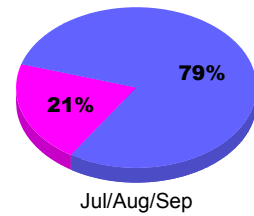

Jul/Aug/Sep

■ Male   ■ Female